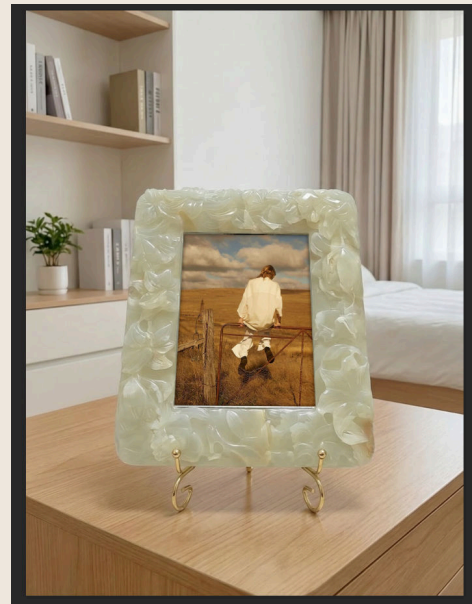

BRAND OVERVIEW

About TerraRay Atelier

TerraRay Atelier develops and supplies natural stone home decor and gift products shaped by years of experience in the stone industry. Our team understands material selection, natural textures, craftsmanship, and how stone can be translated into products for contemporary living.

From product development and sampling to production follow-up and quality control, we focus on pieces that balance aesthetics, practicality, and market suitability. The collection spans trays, candle holders, touch lamps, mirrors and frames, vases, and art decor for home styling, gifting, and decorative display.

Years of Stone Industry Experience

Material knowledge grounded in practical production.

Carefully Selected Natural Materials

A focus on texture, color, and balanced product expression.

Product Development & Sampling

Support from concept refinement to sample execution.

Quality & Delivery Support

Production follow-up with attention to finish and readiness.