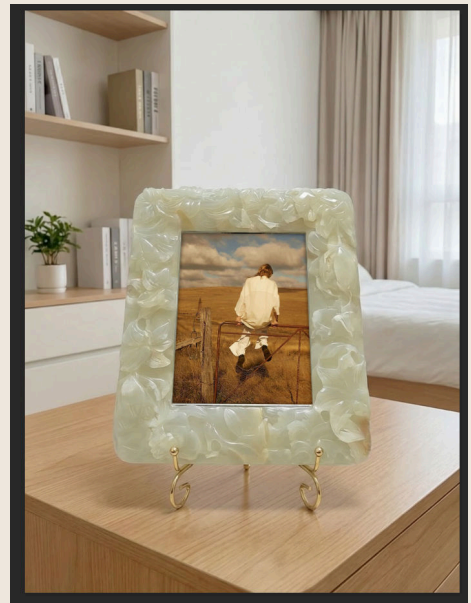

LET'S WORK TOGETHER

Contact TerraRay Atelier

For product information, sampling details, quotations,
and further cooperation discussion, please feel free to
get in touch.

COMPANY

TerraRay Atelier

EMAIL

terrarayatelier@terrarayatelier.com

WHATSAPP

+86 133 1890 2009

LOCATION

Yunfu, Guangdong, China

Natural stone home decor, gift
collection development, and
production collaboration.